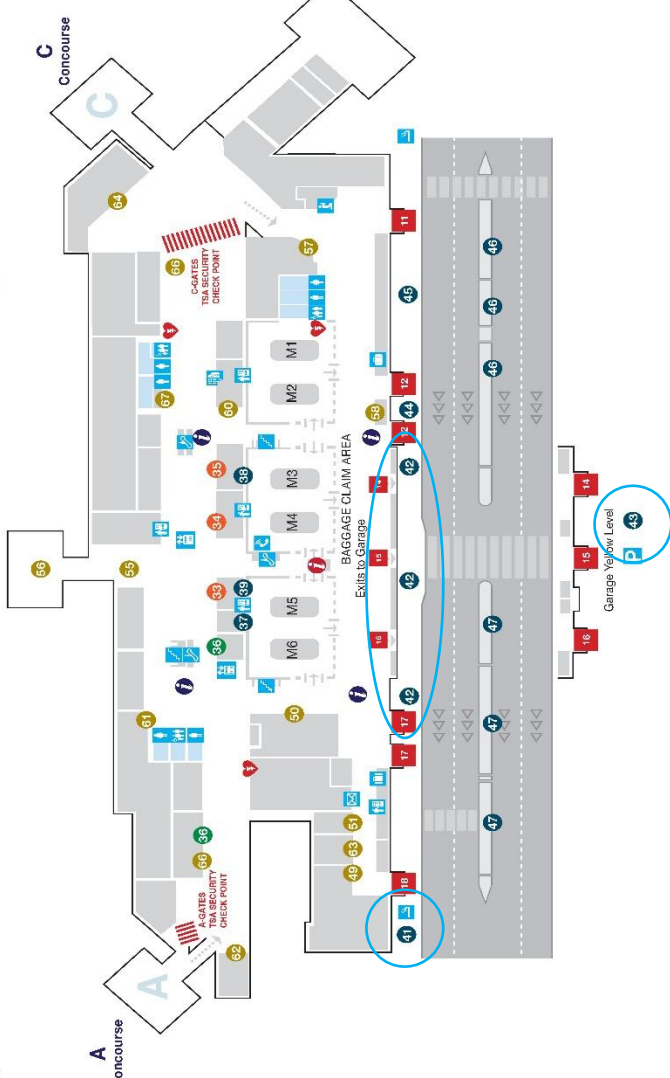

T1 TERMINAL 1

UPPER LEVEL

- Airport Entrances/Exits
- Airline Gates
- Airport Information Booth
- Information
- AEDs
- Men's Restroom
- Women's Restroom
- Family Assist Restroom
- Lactation Suite
- Stairs
- Escalator

- Elevator
- Phone (Volume Control)
- Vending Machine
- ATM
- Chapel
- Parking
- Service Animal Relief Area
- Smoking Area (Outside Only)
- US Postal Service Box
- Over-size Baggage Claim

- **Airlines/Ticketing**
- United
- Alaska
- Delta
- American
- Spirit
- Aveo Airlines
- Sun Country
- Frontier
- Air Canada
- Southern Airways Express

- **Food/Beverage**
- Missouri Vineyards
- Starbucks
- Bracket Room
- Great American Bagel

- **Ground Transportation/Baggage**
- United Airlines Baggage Office
- American Airlines Baggage Office
- Delta Airlines Baggage Office
- Charter Buses
- Hotel/Motel Shuttle
- Passenger Pickup
- Taxis/Limos
- Terminal Shuttle to T2
- Super Park Pickup
- Off Airport Parking Pickup
- Car Rental Pickup
- Ride App Pickup

- **Terminal Directory Services**
- Airport Police
- USO
- JoAnne Wayne Conference Room
- Lindbergh Conference Room
- Missouri Vineyards Conference Room
- Norton Conference Room
- Aero Stage
- Aero Event Space
- Kling Family Gallery

- Explore St. Louis Visitor Center
- US Bank
- Airport Admin. Office
- Airport Properties Office
- Airport Badging Office
- American Airlines-Admiral's Club
- CLEAR
- TSA Pre-Enrollment

T1 TERMINAL 1

LOWER LEVEL