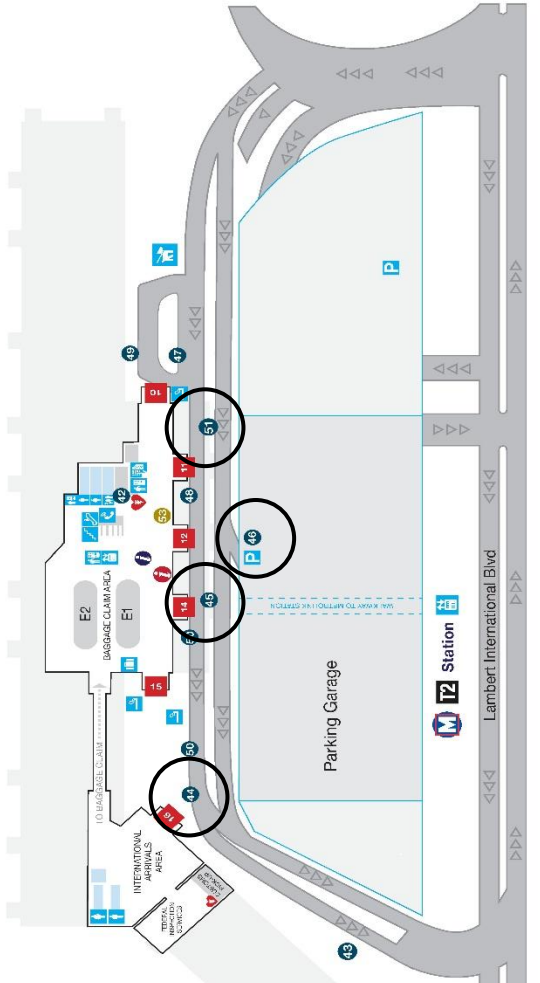

- Terminal Directory Services**
- Airport Police
- USO
- JoAnne Wayne Conference Room
- Lindbergh Conference Room
- Missouri Vineyards Conference Room
- Norton Conference Room
- Aero Stage
- Aero Event Space
- Kling Family Gallery

- Explore St. Louis Visitor Center
- US Bank
- Airport Admin. Office
- Airport Properties Office
- Airport Badging Office
- American Airlines-Admiral's Club
- CLEAR
- TSA Pre-Enrollment

T1 TERMINAL 1

LOWER LEVEL

T2 TERMINAL 2

UPPER LEVEL

- Airport Entrances/Exits
- Airline Gates
- Airport Information Booth
- Information
- AEDs
- Parking
- Men's Restroom
- Women's Restroom
- Family Assist. Restroom
- Lactation Suite
- Service Animal Relief Area
- Oversize Baggage Claim
- Stairs
- Escalator
- Elevator
- Phone (Volume Control)
- ATM
- Vending Machine
- Chapel
- Smoking Area (Outside Only)
- Speed Ramp
- Curbside Check-In

T2 TERMINAL 2

LOWER LEVEL

Lambert International Blvd