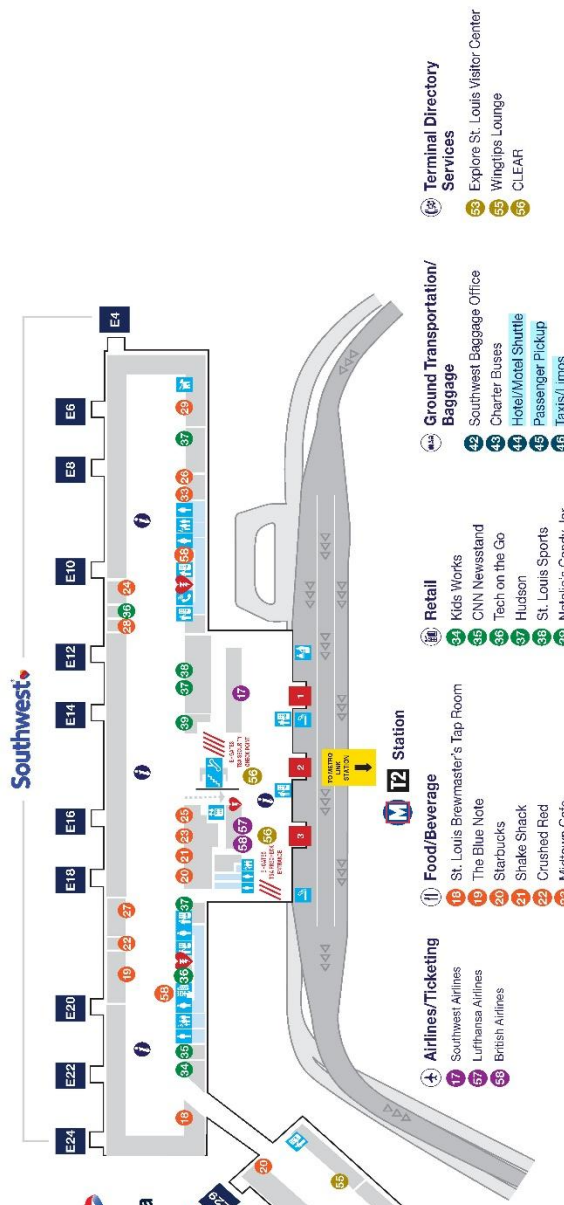

- Terminal Directory Services**
- Airport Police
- USO
- JoAnne Wayne Conference Room
- Lindbergh Conference Room
- Missouri Vineyards Conference Room
- Norton Conference Room
- Aero Stage
- Aero Event Space
- Kling Family Gallery

- Explore St. Louis Visitor Center
- US Bank
- Airport Admin. Office
- Airport Properties Office
- Airport Badging Office
- American Airlines-Admiral's Club
- CLEAR
- TSA Pre-Enrollment

T1 TERMINAL 1

LOWER LEVEL

T2 TERMINAL 2

UPPER LEVEL

- Airport Entrances/Exits
- Airline Gates
- Airport Information Booth
- Information
- AEDs
- Parking
- Men's Restroom
- Women's Restroom
- Family Assist. Restroom
- Lactation Suite
- Service Animal Relief Area
- Oversize Baggage Claim
- Stairs
- Escalator
- Elevator
- Phone (Volume Control)
- ATM
- Vending Machine
- Chapel
- Smoking Area (Outside Only)
- Speed Ramp
- Curbside Check-In

T2 TERMINAL 2

LOWER LEVEL

Lambert International Blvd